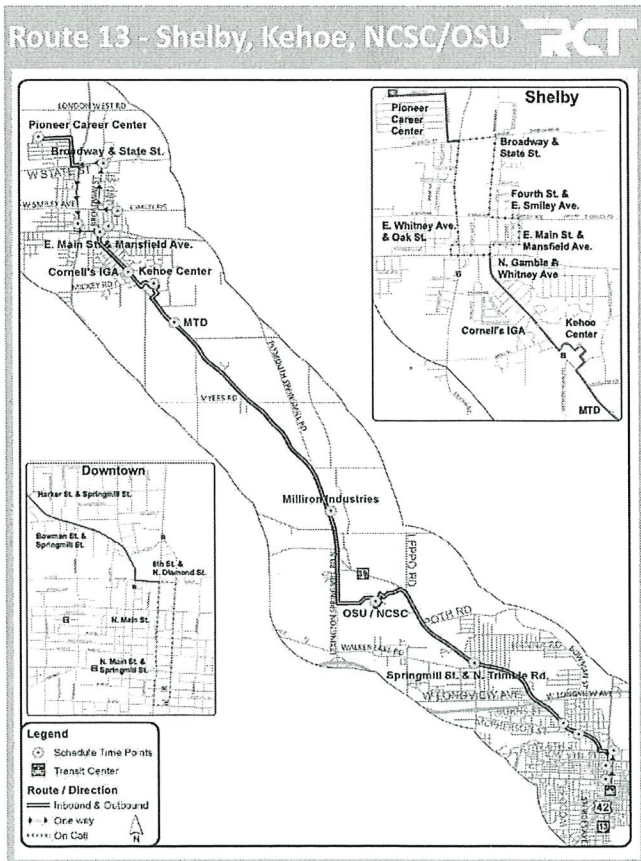

# FREE Year-Round Bus Service for NC State College & OSU-Mansfield Students

## Bus leaves on the hour

First bus - 7:00 am Last bus - 5:00 pm

Location	Time
Leave Transit Center	On the hour
W Fourth St & Washington Ave	06 after
W Fourth St & Parkway Blvd	08 after
W Fourth St & N Linden Rd	09 after
W Fourth St & N Trimble Rd	11 after
W Fourth St & N Home Rd	13 after
N Home Rd & Walker Lake Rd	15 after
N Lex-Springmill Rd & Walker Lake Rd	17 after
Buckeye Village Apartments	19 after
O.S.U./N.C.S.C	22 after
Leave O.S.U./N.C.S.C.	24 after
Meijer	29 after
Target/Ontario Towne Center	32 after
Village Mall Dr & N Lex-Springmill Rd	36 after
Richland Mall/Avita North Entrance	40 after
Across from 4th St Plaza	43 after
W Fourth St & N Brookwood Way	46 after
W Fourth St & N Trimble Rd	47 after
W Fourth St & N Linden Rd	49 after
W Fourth St & Penn Ave	51 after
W Fourth St & Bowman St	53 after
W Fourth St & N Main St	54 after

The Richland County Transit Board (RCT) has joined forces with OSU-M and NC State to provide free bus service to all students. The free bus service includes service to campus and all regular RCT routes in Mansfield, Ontario, and now Shelby! Students need only to show their valid NCState College ID Card (you must currently be enrolled and have a current term fees paid sticker on your ID) to receive a free ride. Bus service is available Monday through Friday, except major holidays.