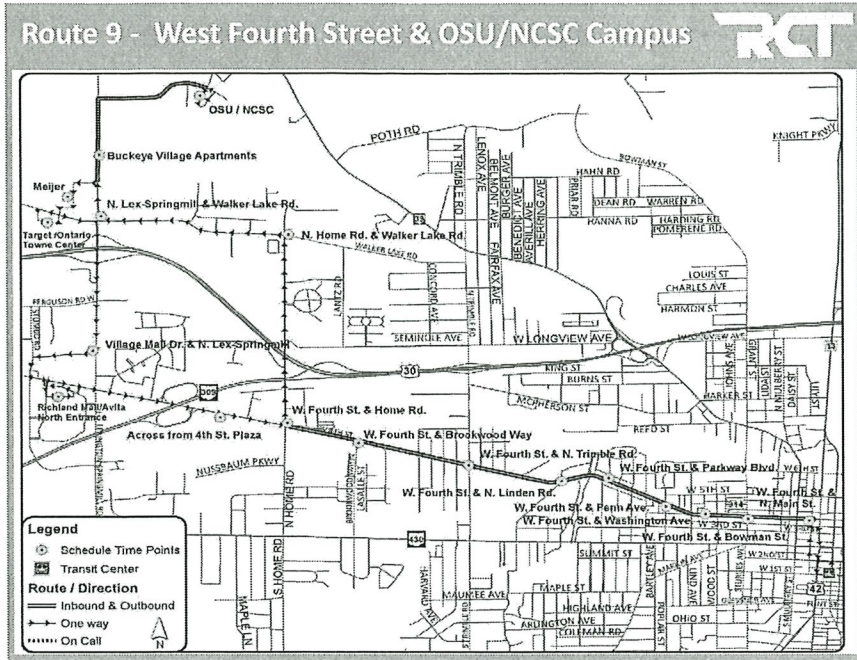

## Bus leaves on the hour

First bus - 7:00 am Last bus - 5:00 pm

Location	Time
Leave Transit Center	On the hour
W Fourth St & Washington Ave	06 after
W Fourth St & Parkway Blvd	08 after
W Fourth St & N Linden Rd	09 after
W Fourth St & N Trimble Rd	11 after
W Fourth St & N Home Rd	13 after
N Home Rd & Walker Lake Rd	15 after
N Lex-Springmill Rd & Walker Lake Rd	17 after
Buckeye Village Apartments	19 after
O.S.U./N.C.S.C	22 after
Leave O.S.U./N.C.S.C.	24 after
Meijer	29 after
Target/Ontario Towne Center	32 after
Village Mall Dr & N Lex-Springmill Rd	36 after
Richland Mall/Avita North Entrance	40 after
Across from 4th St Plaza	43 after
W Fourth St & N Brookwood Way	46 after
W Fourth St & N Trimble Rd	47 after
W Fourth St & N Linden Rd	49 after
W Fourth St & Penn Ave	51 after
W Fourth St & Bowman St	53 after
W Fourth St & N Main St	54 after

The Richland County Transit Board (RCT) has joined forces with OSU-M and NC State to provide free bus service to all students. The free bus service includes service to campus and all regular RCT routes in Mansfield, Ontario, and now Shelby! Students need only to show their valid NCState College ID Card (you must currently be enrolled and have a current term fees paid sticker on your ID) to receive a free ride. Bus service is available Monday through Friday, except major holidays.